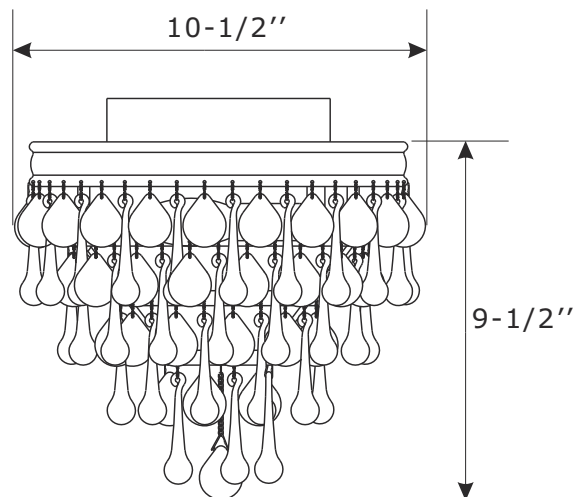

CRYSTORAMA

1958

95 Cantiague Rock Road, Westbury, NY 11590 • toll free: 1.800.888.4470 fax: 516.931.1254 • info@crystorama.com • www.crystorama.com

MODEL#: 135-VZ

ASSEMBLY AND DRESSING INSTRUCTIONS

WARNING: This product can expose you to Lead which is known to the state of California to cause cancer and/or birth defects or reproductive harm. For more information go to www.P65Warnings.ca.gov

All electrical components must be installed by a licensed electrician in accordance with the National Electric Code and the appropriate local electrical codes.

You will need 3 Candelabra bulbs 60 Watts recommended, Use LED bulbs for Extended use. Bulb not included

A= 30mmx53sets (Spare parts: 2sets)

B= 76mmx53sets (Spare parts: 3sets)

C= (30mm Ball with chain)x1set

2018-08