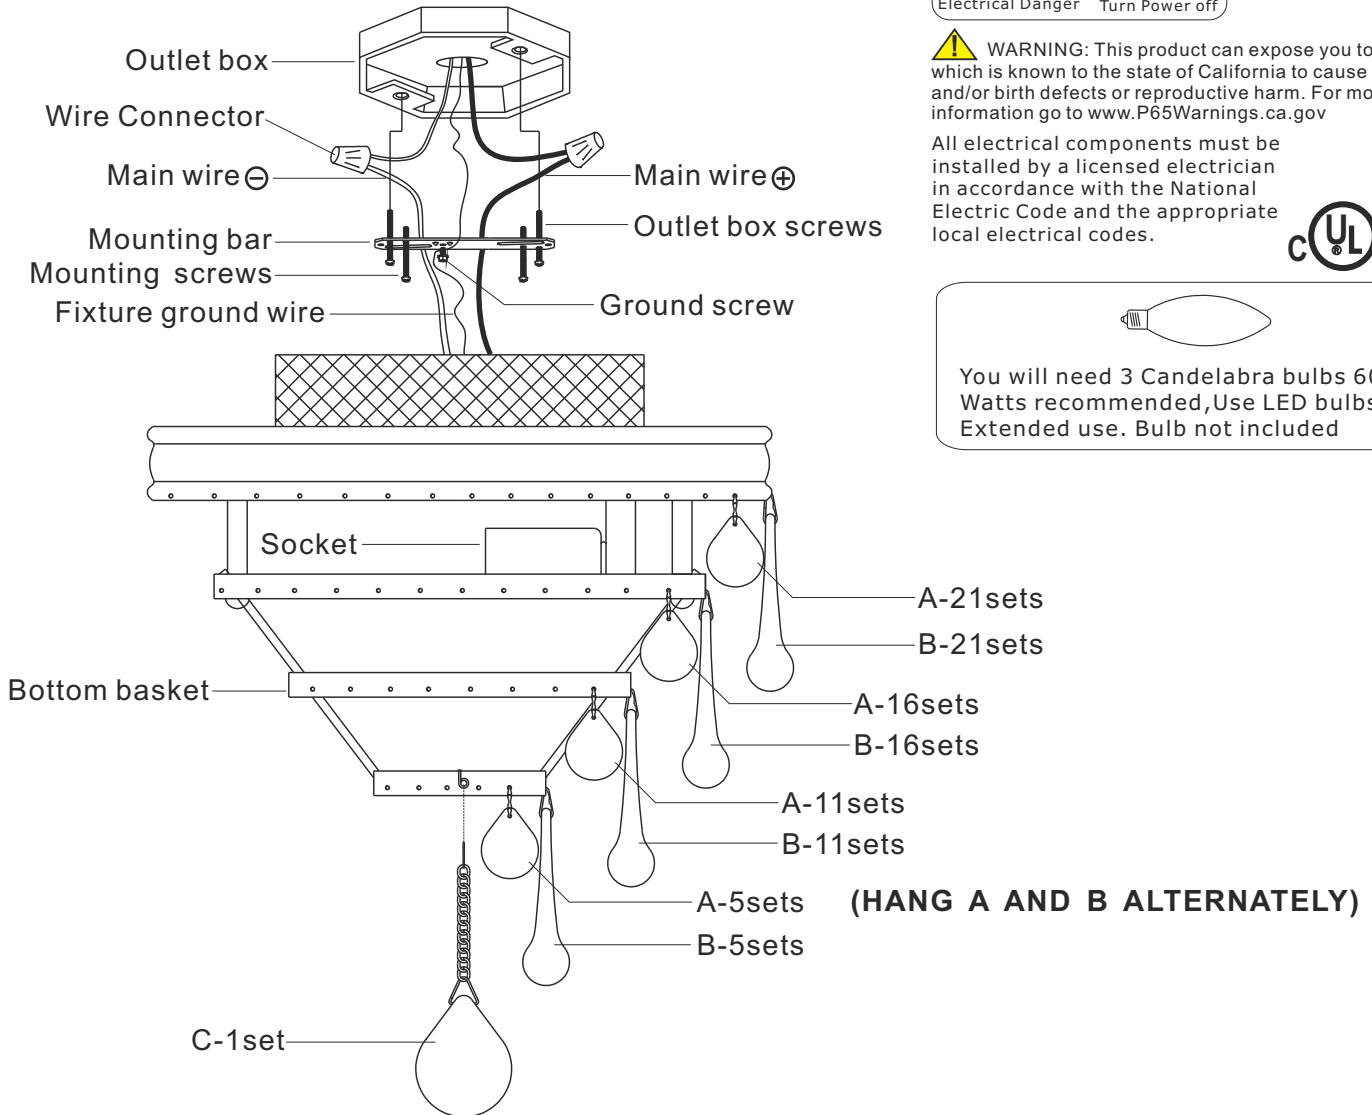

CRYSTORAMA

1958

95 Cantiague Rock Road, Westbury, NY 11590 • toll free: 1.800.888.4470 fax: 516.931.1254 • info@crystorama.com • www.crystorama.com

MODEL#: 135-VZ

ASSEMBLY AND DRESSING INSTRUCTIONS

WARNING: This product can expose you to Lead which is known to the state of California to cause cancer and/or birth defects or reproductive harm. For more information go to www.P65Warnings.ca.gov

All electrical components must be installed by a licensed electrician in accordance with the National Electric Code and the appropriate local electrical codes.

You will need 3 Candelabra bulbs 60 Watts recommended, Use LED bulbs for Extended use. Bulb not included

A= 30mmx53sets (Spare parts: 2sets)

B= 76mmx53sets (Spare parts: 3sets)

C= (30mm Ball with chain)x1set

2018-08