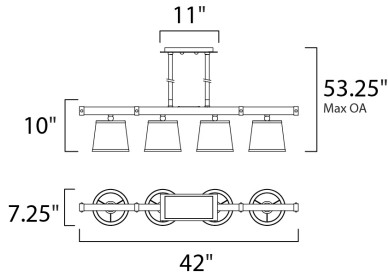

*max overall height of fixture

MEASUREMENTS

- DIMENSION : 42" L x 7.25" W x 10" H
- MAX OAH : 53.25" OAH
- CANOPY : 5.25" W x 1" H x 11" L
- HANGING WEIGHT : 12.1 lb

LAMPING

- INPUT VOLTAGE : 120V
- LUMENS : 0 Rated
- BULB : 4 x 60W Incandescent E26 Medium , 240W Total
- BULB INCLUDED : (Not Included)
- DIMMABLE : Yes