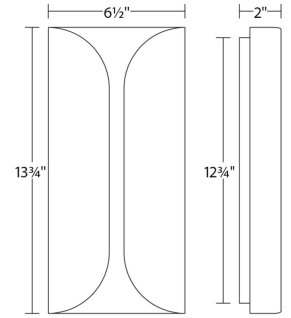

Project:

Folds LED Sconce Spec Sheet

SKU: 2711.98-WL Learn more at:
<https://sonnemanlight.com/folds-led-sconce>

Description: Rounded ends of planar surface are folded to form a simple volume of reflected LED illumination, scaled in two sizes and designed for indoor or outdoor applications.

Type #:

Dimensions

| | |
|-------------------------------|--------|
| Height: | 13.75" |
| Width: | 6.5" |
| Extends: | 2" |
| Minimum Extension: | 2" |
| Maximum Extension: | 2" |
| Size: | Tall |
| Canopy/Backplate/Base Depth: | 5 |
| Canopy/Backplate/Base Height: | 12.75 |

Installation

| | |
|---------------------------|-------------------------------|
| Installation: | Licensed electrician required |
| Installation Orientation: | Vertical |

Shipping

| | |
|------------------------|----------------|
| Carton 1 L x W x H: | 16" X 10" X 6" |
| Carton 1 Gross Weight: | 6 LBS |
| Fixture Weight: | 5 |