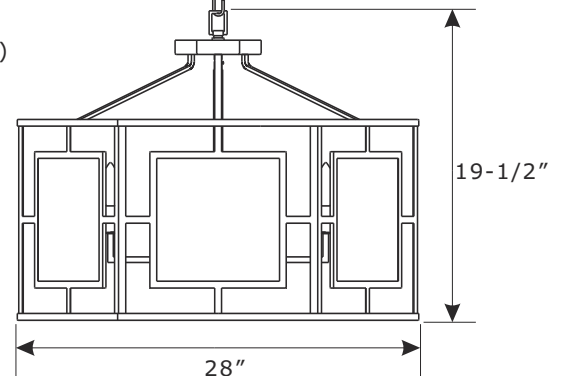

HOW TO INSTALL:

1. ATTACH THE SCROLL ARM ONTO THE LOWER CANOPY BY THE FINIALS.
2. PUT THE METAL COVER ON TOP OF LOWER CANOPY AND SECURE IT WITH LOOP.
3. INSTALL THE GLASS ONTO THE METAL FRAME AND SECURE IT WITH CLIPS.
4. ATTACH METAL FRAME ONTO SCROLL ARM BY USING SCREWS.