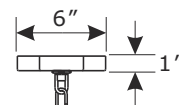

HOW TO INSTALL:

1. ATTACH THE SCROLL ARM ONTO THE LOWER CANOPY BY THE FINIALS.
2. PUT THE METAL COVER ON TOP OF LOWER CANOPY AND SECURE IT WITH LOOP.
3. INSTALL THE GLASS ONTO THE METAL FRAME AND SECURE IT WITH CLIPS.
4. ATTACH METAL FRAME ONTO SCROLL ARM BY USING SCREWS.