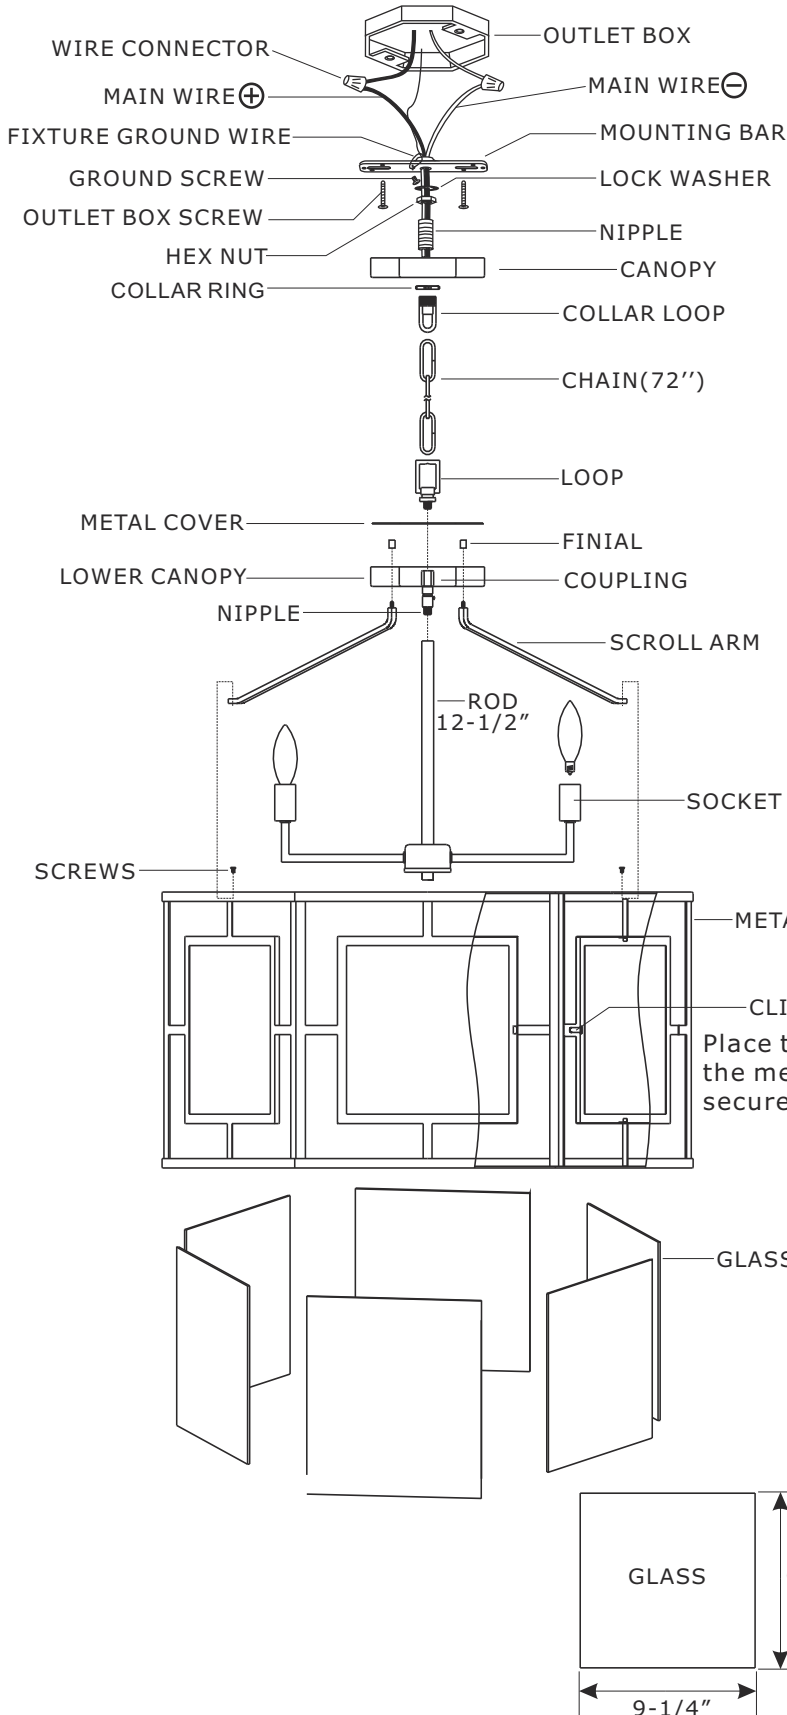

CRYSTORAMA

1958

95 Cantiague Rock Road, Westbury, NY 11590 • toll free: 1.800.888.4470 fax: 516.931.1254 • info@crystorama.com • www.crystorama.com

MODEL#: HIL-996-VG

ASSEMBLY AND DRESSING INSTRUCTIONS

WARNING: This product can expose you to Lead which is known to the state of California to cause cancer and/or birth defects or reproductive harm. For more information go to www.P65Warnings.ca.gov

All electrical components must be installed by a licensed electrician in accordance with the National Electric Code and the appropriate local electrical codes.

You will need 6 Candelabra bulbs 60 Watts recommended, Use LED bulbs for Extended use. Bulb not included

HOW TO INSTALL:

1. ATTACH THE SCROLL ARM ONTO THE LOWER CANOPY BY THE FINIALS.
2. PUT THE METAL COVER ON TOP OF LOWER CANOPY AND SECURE IT WITH LOOP.
3. INSTALL THE GLASS ONTO THE METAL FRAME AND SECURE IT WITH CLIPS.
4. ATTACH METAL FRAME ONTO SCROLL ARM BY USING SCREWS.