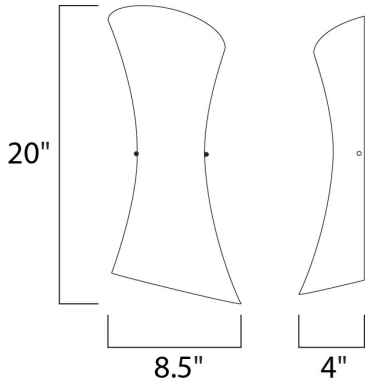

PRODUCT DESCRIPTION

Like a translucent sheath delicately draped around the most graceful form, Conico offers a delicate Opal White panel of glass floating over a slender Satin Nickel metal rod like a sophisticated designer dress on the red carpet. A study in simplicity, the hour glass shape and understated light speak of classic sophistication and impeccable taste.

MEASUREMENTS

DIMENSION : 8.5" W x 20" H x 4" Ext
 MAX OAH : 10.25" W x 4" H
 HANGING WEIGHT : 3.52 lb

LAMPING

INPUT VOLTAGE : 120V
 LUMENS : 0 Rated
 BULB : 2 x 60W Incandescent E12 Candelabra , 120W Total
 BULB INCLUDED : (Not Included)
 DIMMABLE : Yes
 COLOR_TEMP : 2700K