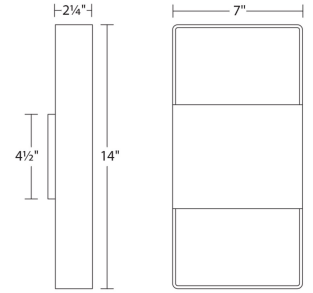

Project:

Light Frames Up/Down LED Sconce Spec Sheet

SKU: 7202.98-WL Learn more at:
<https://sonnemanlight.com/light-frames-up-2fdown-led-sconce>

Description: LED illumination is directed downward from the interior top edge of the frame within a broad rectilinear column. Also available as a [Sconce](#) and [Bollard](#).

Type #:

Dimensions

Height:	14"
Width:	7"
Extends:	2.5"
Minimum Extension:	2.5"
Maximum Extension:	2.5"
Size:	14"
Canopy/Backplate/Base Depth:	6.5
Canopy/Backplate/Base Height:	4.5

Electrical Specs

Bulb(s) Included?:	Yes
Bulb 1 Type:	Integral LED
Input Voltage:	120VAC
Wattage:	21
Initial Lumens:	2570
Delivered Lumens:	1260
Color Temperature:	3000K
CRI:	90
Power Supply Type:	Driver
Power Supply Quantity:	1
Power Supply Location:	Outlet Box
Dimming Type:	TRIAC/ELV
Bulb Max Wattage:	21

Installation

Installation:	Licensed electrician required
Installation Orientation:	Vertical

Shipping

Carton 1 L x W x H:	16" X 9" X 5"
Carton 1 Gross Weight:	5 LBS
Fixture Weight:	4

Shade

Shade 1 Material:	Aluminum
-------------------	----------