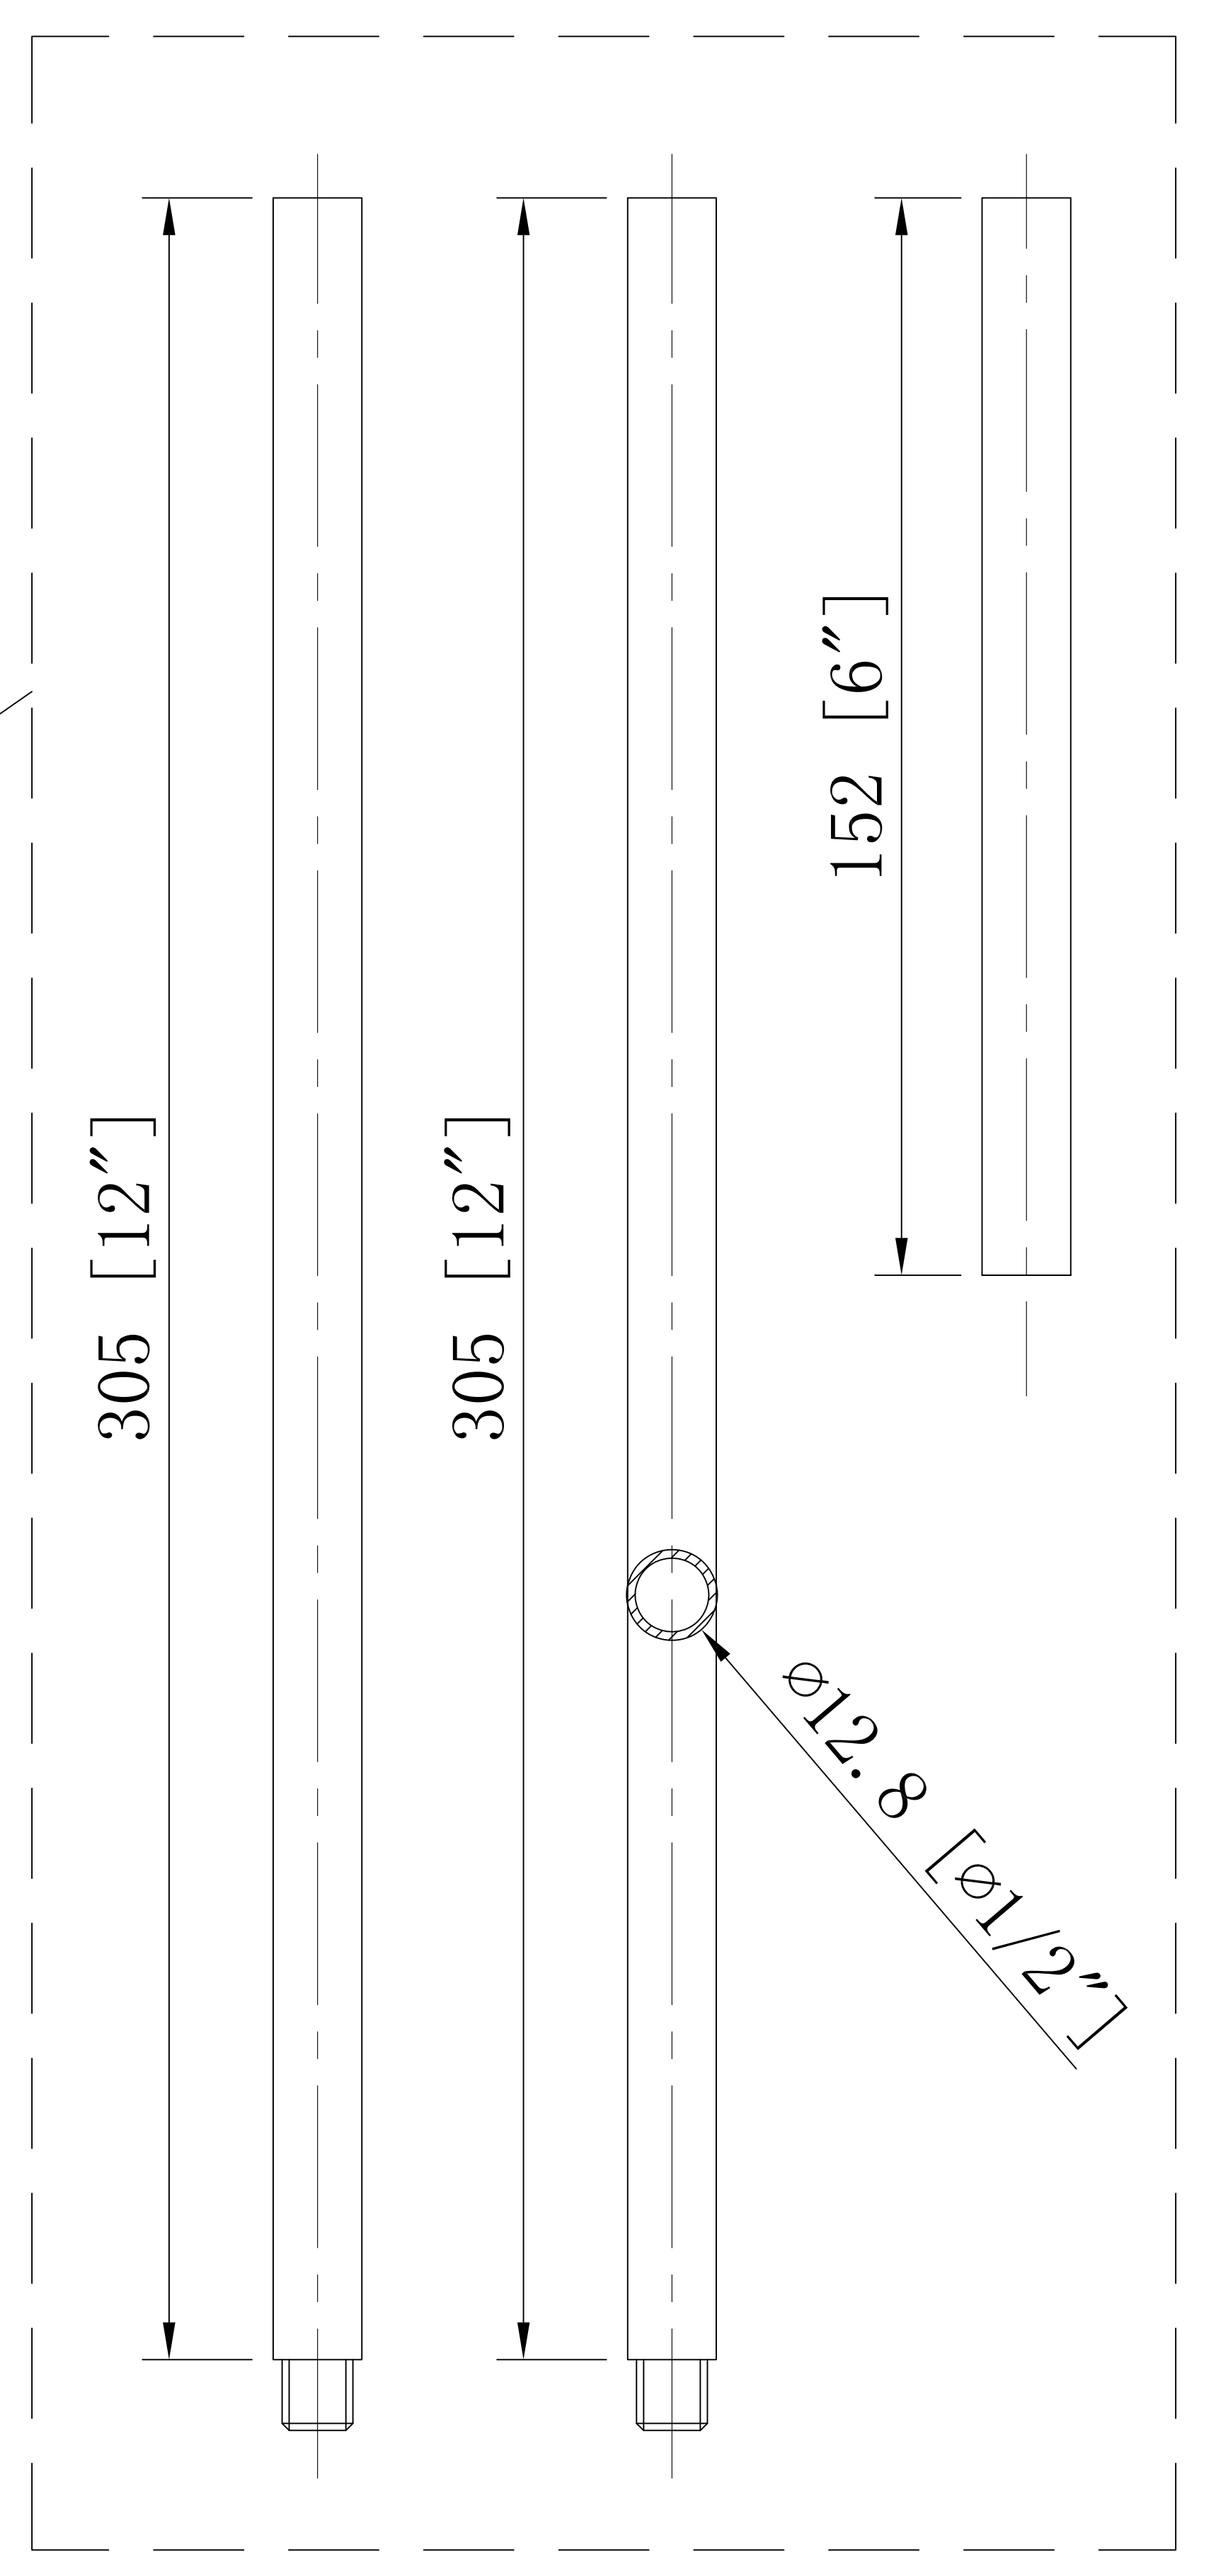

LAMP BODY COLOR

INNOVATIONS LIGHTING
 DESIGN COPYRIGHT - 12/18/2019
 ALL RIGHTS RESERVED AND MAY
 NOT BE DUPLICATED WITHOUT OUR
 WRITTEN PERMISSION

ITEM: 422-1S-10