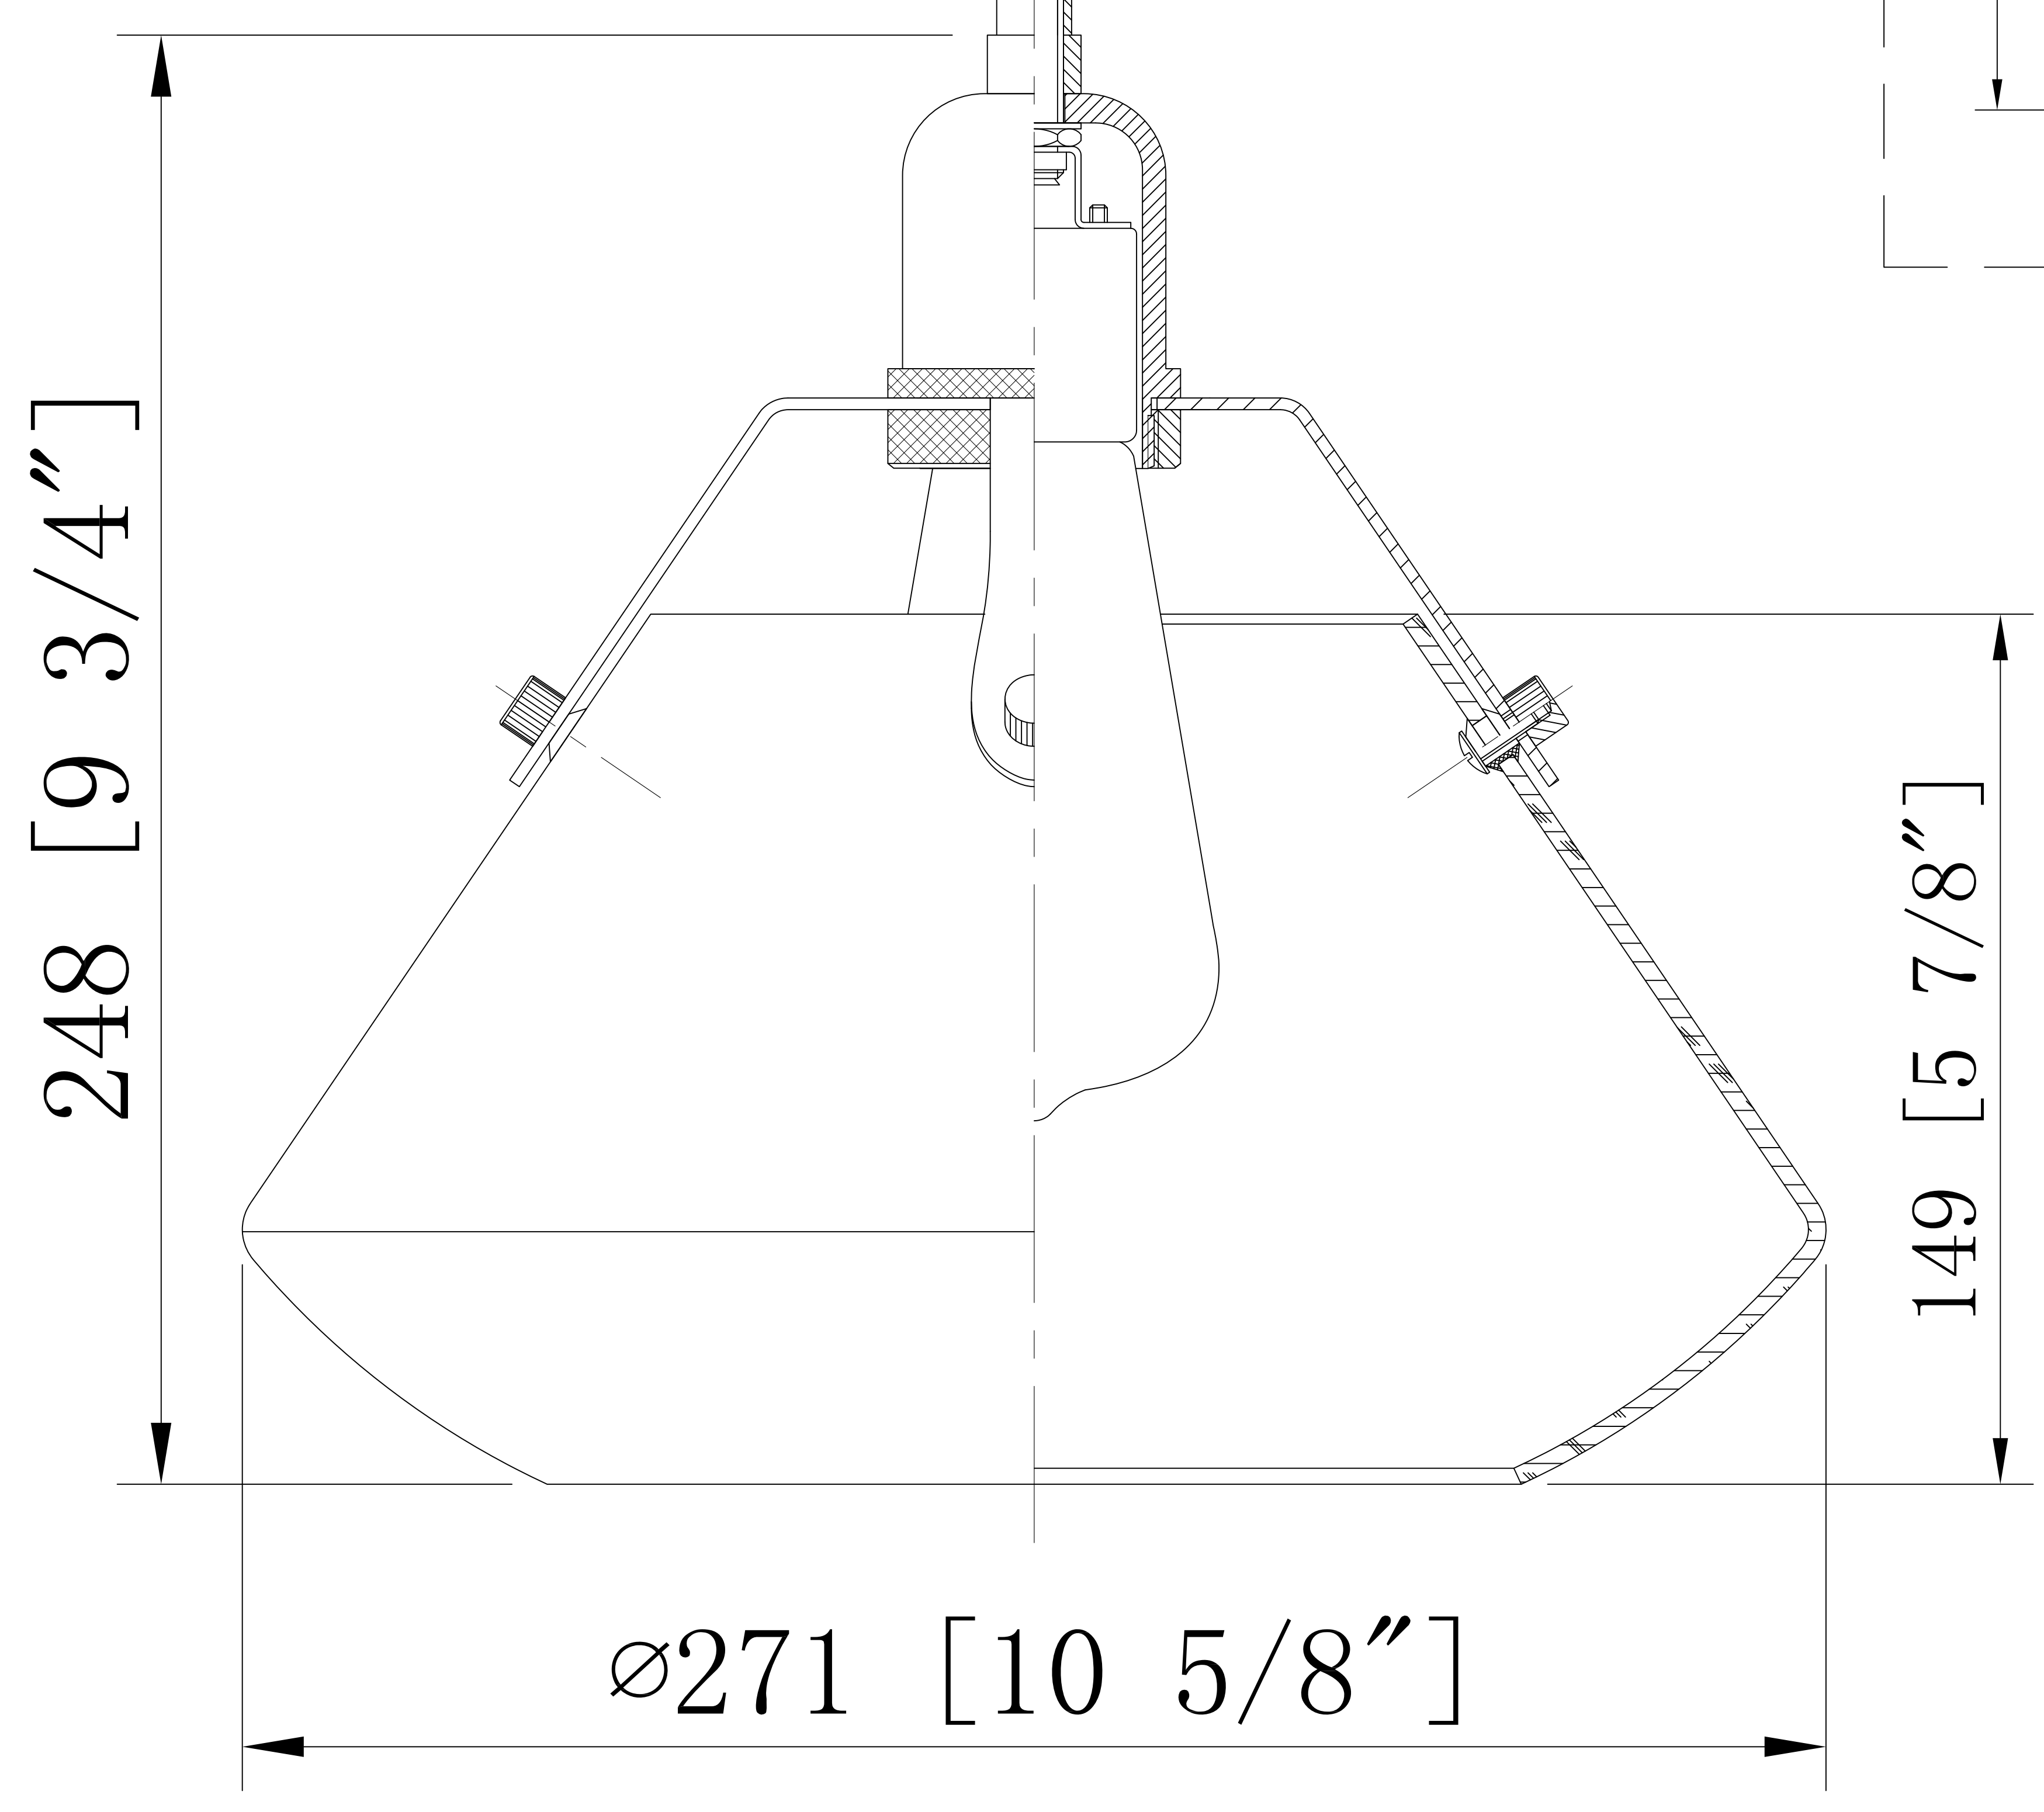

LAMP BODY COLOR

INNOVATIONS LIGHTING
 DESIGN COPYRIGHT - 12/18/2019
 ALL RIGHTS RESERVED AND MAY
 NOT BE DUPLICATED WITHOUT OUR
 WRITTEN PERMISSION

ITEM: 422-1S-10