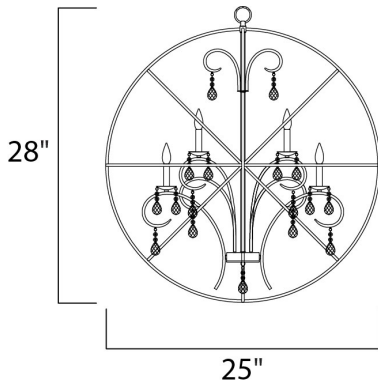

PRODUCT DESCRIPTION

A spherical frame of metal surround a simple line chandelier draped in crystal for a transitional style that fits any interior design. Orbit is available in 2 sizes and 2 finishes, Oil Rubbed Bronze with Cognac crystal and a combo finish of Anthracite and Polished Nickel with Clear crystal.

FINISHES OPTION

-  Anthracite / Polished Nickel
-  Oil Rubbed Bronze

MEASUREMENTS

- DIMENSION : 25" L x 25" W x 28" H
- MAX OAH : 64" OAH
- HANGING WEIGHT : 16.5 lb

LAMPING

- INPUT VOLTAGE : 120V
- LUMENS : 0 Rated
- BULB : 6 x 60W Incandescent E12 Candelabra , 360W Total
- BULB INCLUDED : (Not Included)
- DIMMABLE : Yes

MATERIAL

Steel, Crystal

RATINGS

cULus
Dry Location

ADDITIONAL

ADJUSTABLE
OPERATING TEMPERATURE:
-20°C (-4°F), 40°C (104°F)

Always consult a qualified electrician before installing any lighting product.

WESTERN DISTRIBUTION CENTER (HEADQUARTER)
253 NORTH VINELAND AVE | CITY OF INDUSTRY, CA 91746