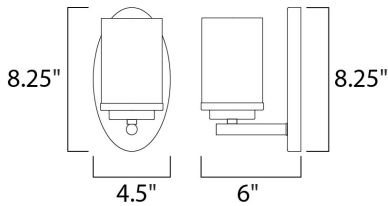

**MEASUREMENTS**

DIMENSION : 4.5" W x 8.25" H x 6" Ext  
 HANGING WEIGHT : 1.21 lb

**LAMPING**

INPUT VOLTAGE : 120V  
 LUMENS : 0 Rated  
 BULB : 1 x 60W Incandescent E26 Medium , 60W Total  
 BULB INCLUDED : (Not Included)  
 DIMMABLE : Yes