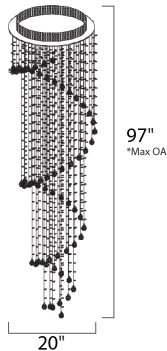

PRODUCT DESCRIPTION

A natural wonder sculpted in glass, the Cascada evokes the feeling of a rain shower in a graceful swirl of Egyptian crystal spheres. The rainfall that is evoked by the large and small crystals is made possible by their suspension from strands of sheer monofilament that hang in natural torrents from a chrome flush mounted canopy with puffed metal-vented trim. A conversation piece wherever it's placed, the Cascada illuminates drama on a grand scale.

FINISHES OPTION

GLASS

Crystal 20

MATERIAL

Crystal, Steel

RATINGS

cETLus
Dry Location

ADDITIONAL

RATED LIFE 2000 Hours
OPERATING TEMPERATURE:
-20°C (-4°F), 40°C (104°F)

*max overall height of fixture

MEASUREMENTS

DIMENSION : 23.5" W x 97" H
MAX OAH : 97" OAH
HANGING WEIGHT : 41.8 lb

LAMPING

INPUT VOLTAGE : 120V
LUMENS : 15,300 Rated
BULB : 9 x 50W Halogen GU10 MR16 , 450W Total
BULB INCLUDED : (Included)
DIMMABLE : Yes
COLOR_TEMP : 2900K