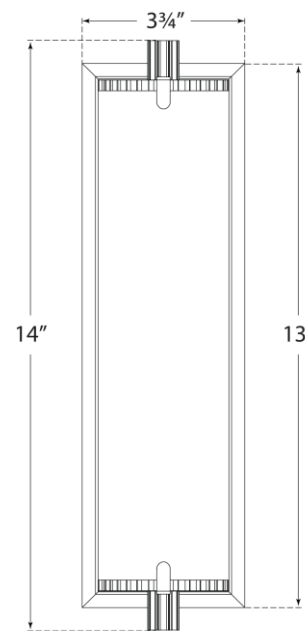

TEAR SHEET

Calliope Medium Bath Light

Item # TOB 2192BZ-WG

Designer: Thomas O'Brien

Height: 14"

Width: 3.75"

Extension: 3.5"

Backplate: 3" x 12" Rectangle

Finishes: BZ, HAB, PN

Glass Options: WG

Socket: Dedicated LED

Wattage: 9w (720lm)

Weight: 7 Pounds

Front View

Side View