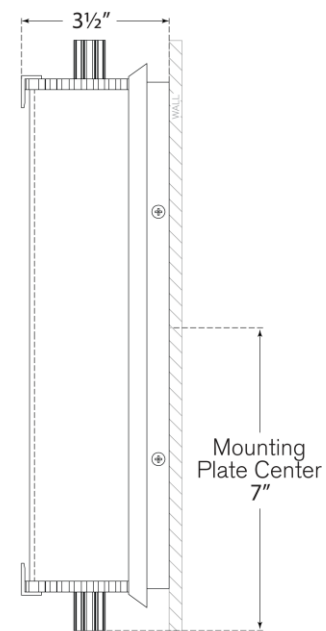

TEAR SHEET

Calliope Medium Bath Light

Item # TOB 2192BZ-WG

Designer: Thomas O'Brien

Height: 14"

Width: 3.75"

Extension: 3.5"

Backplate: 3" x 12" Rectangle

Finishes: BZ, HAB, PN

Glass Options: WG

Socket: Dedicated LED

Wattage: 9w (720lm)

Weight: 7 Pounds

Front View

Side View