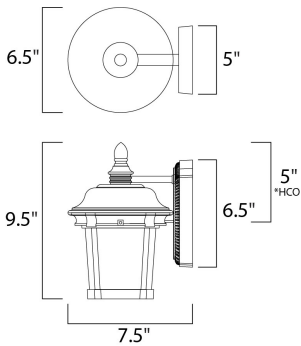

PRODUCT DESCRIPTION

Dover Cast is a traditional, Mediterranean style collection from Maxim Lighting International in Bronze finish with Seedy glass.

MEASUREMENTS

DIMENSION : 6.5" W x 9.5" H x 7.5" Ext
BACK PLATE : 5" W x 6.5" H x 5" HCO
HANGING WEIGHT : 1.72 lb

LAMPING

INPUT VOLTAGE : 120V
LUMENS : 0 Rated
BULB : 1 x 60W Incandescent E26 Medium , 60W Total
BULB INCLUDED : (Not Included)
DIMMABLE : Yes

FINISHES OPTION

Bronze

GLASS

Seedy CD

MATERIAL

Die Cast Aluminum

RATINGS

cETLus
Wet Location

ADDITIONAL

RATED LIFE 2500 Hours
OPERATING TEMPERATURE:
-20°C (-4°F), 40°C (104°F)

Always consult a qualified electrician before installing any lighting product.