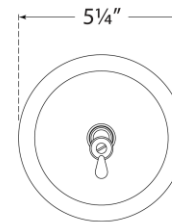

TEAR SHEET

Katie Small Bell Jar Sconce

Item # TOB 2225BZ/G1-CG

Designer: Thomas O'Brien

Height: 18"

Width: 8.2"

Extension: 9"

Backplate: 5.25" Round

Finishes: BZ, HAB, PN

Glass Options: CG, SG

Socket: E12 Candelabra

Wattage: 40 C

Front View
Mounting Plate