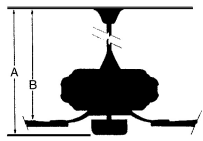

MEASUREMENTS

Blade Finish:				Reversible Blades:	No
Blade Material:				Slope:	Yes
ABS Construction				Hanging Weight:	16.18
Blade Sweep:	No. of Blades:	Blade Pitch:			
54"	0	24 DEGREES			
Downrod 1:	Downrod 1 Outside Dia:	Downrod 2:	Downrod 2 Outside Dia:		
6	0.75				
Ceiling to Lowest Point: (Dim A)	Ceiling to Blade (Dim B)	Lead Wire:	Motor Size:		
14.75	13.25	80"	153 x 18mm		